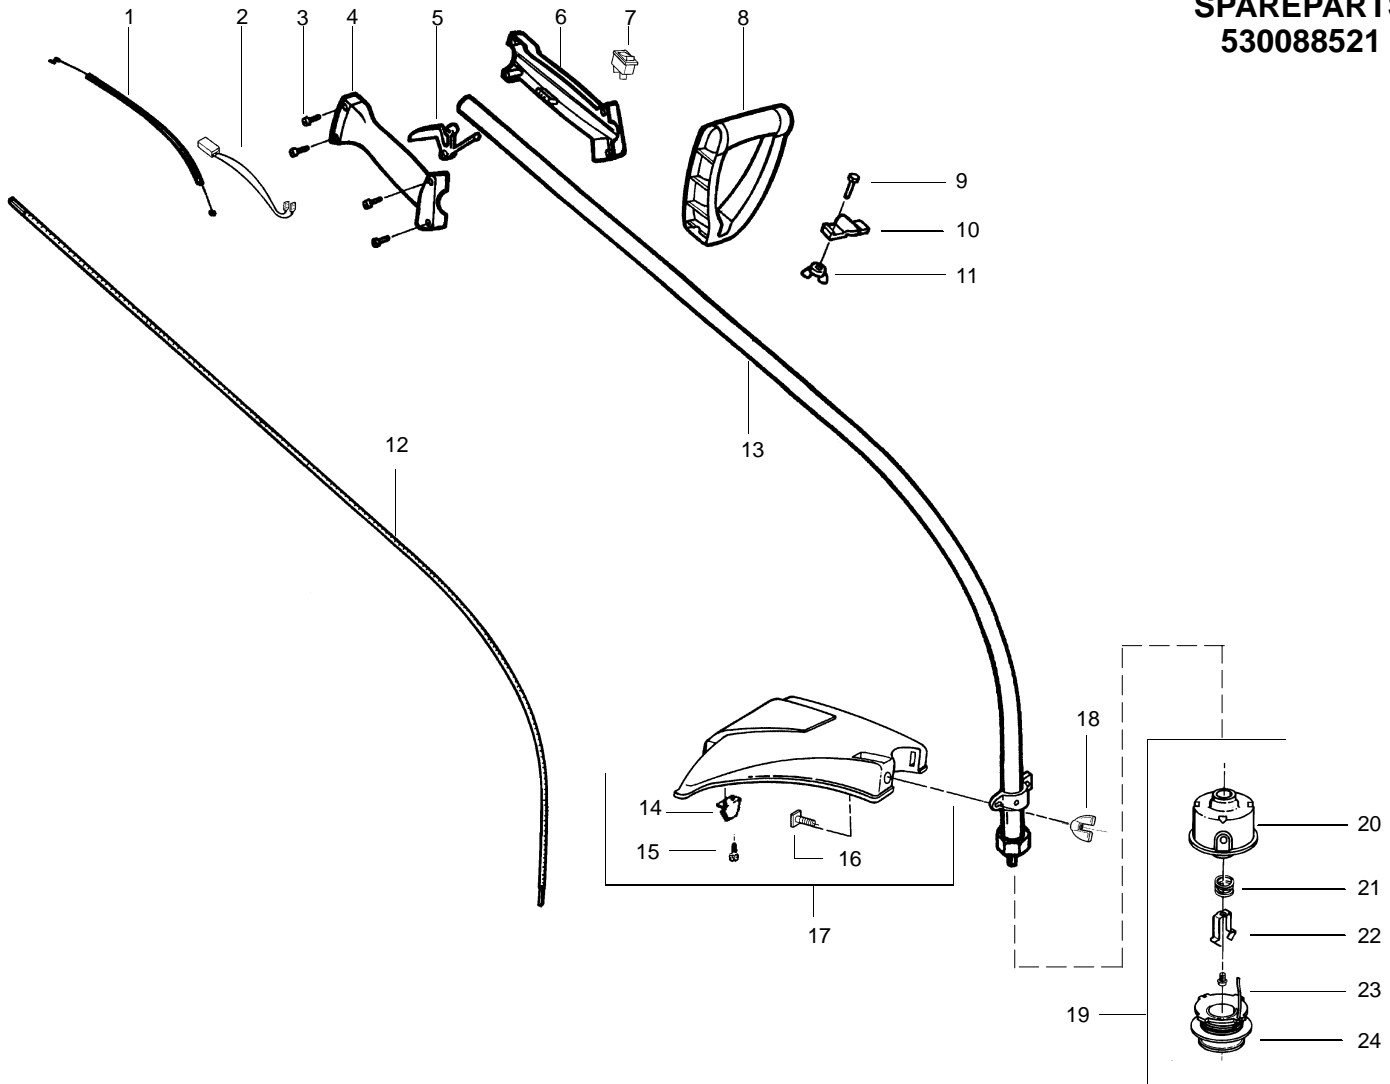

### SPAREPARTS 530088521

Ref.	Part No.	Description	Ref.	Part No.	Description
1.	530036744	Assy-Throttle Cable	17.	530069686	Shield Kit Ass'y. (Incl. 14, 15, 16 & 18)
2.	530054183	Assy-Wire	18.	530016118	Wingnut-Handle/Shield
3.	530016273	Screw-Throttle Hsg.	19.	952715575	Cutting Head (Incl. 20-24)
4.	530038581	Hsg.-Throttle (Right)	20.	530069690	Hub Ass'y.
5.	530038682	Trigger	21.	530401464	Spring
6.	530095382	Hsg.-Throttle (Left)	22.	530401466	Clip-Retainer
7.	530069572	Kit-Switch	23.	530401467	Screw w/Washer-Head
8.	530038708	Handle-Assist	24.	952715573	Spool w/Line
9.	530015820	Bolt-Handle/Shield	Not Shown		
10.	530094742	Clamp-Handle			
11.	530016118	Wingnut-Handle/Shield			
12.	530095613	Shaft-Flex 45"			
13.	530071425	Drive Shaft Hsg. Ass'y	-		Operator Manual
14.	530052287	Line Limiter	530088209		Euro
15.	530015966	Screw-Line Limiter	530088210		Scan
16.	530015820	Bolt-Handle/Shield	530054766		Decal-Shaft Warning