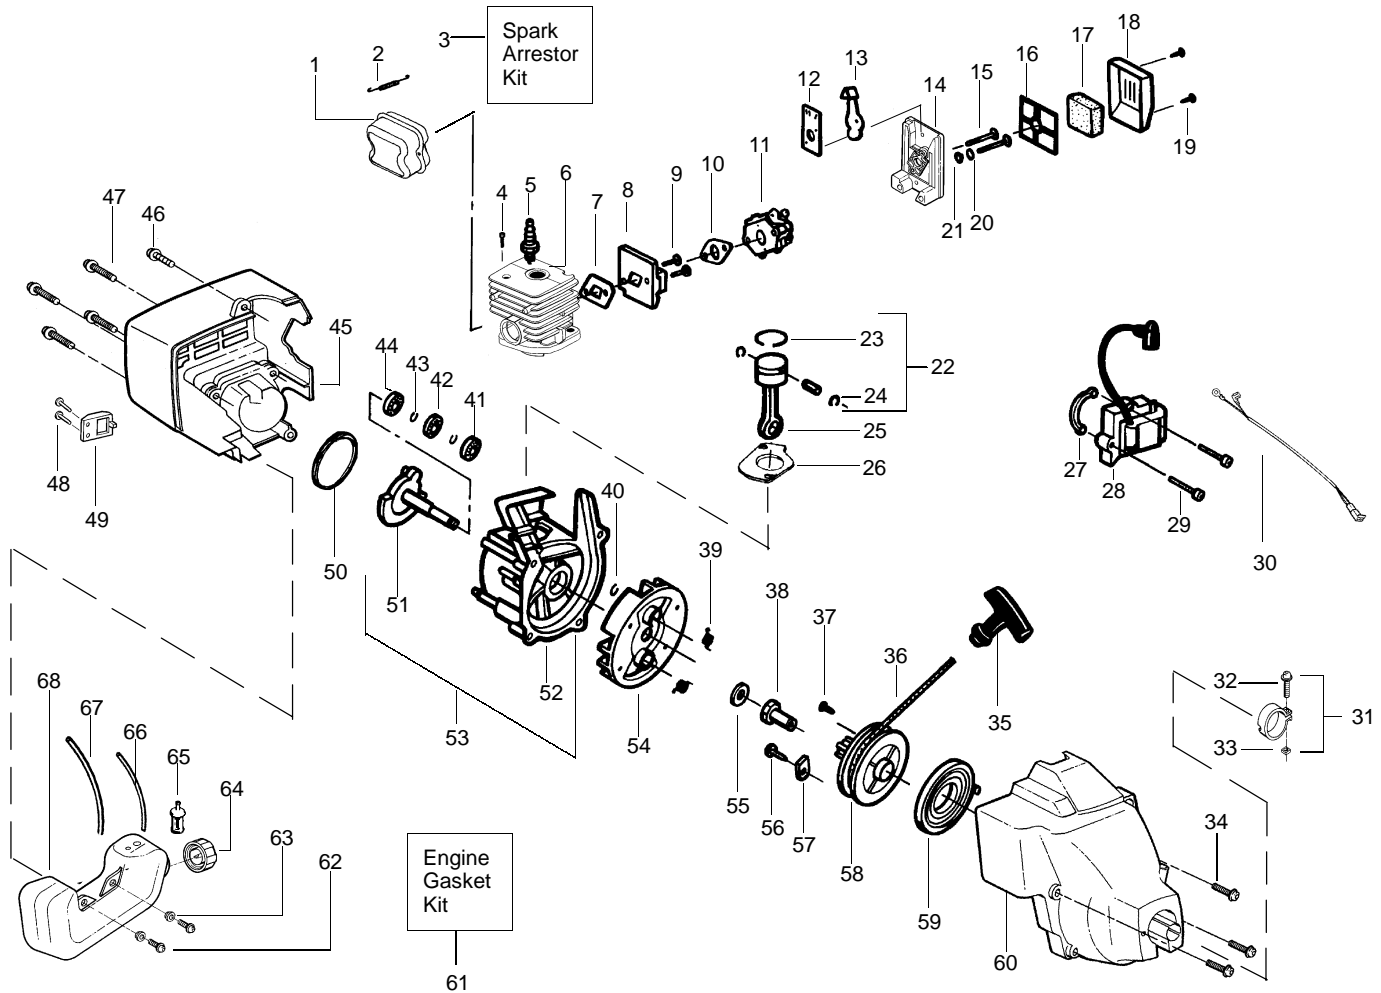

Ref.	Part No.	Description	Ref.	Part No.	Description	Ref.	Part No.	Description
1.	530069660	Kit - Muffler (incl. 2,3)	23.	530036404	Piston Ring	48.	530015675	Screw-Muffler Guard
2.	530042088	Muffler Spring	24.	530015162	Piston Pin Retainer	49.	530037045	Guard-Muffler
3.	530071290	Kit-Spark Arrestor	25.	530069615	Connecting Rod Ass'y.	50.	★★★★★	O-Ring-C'case/Shrd
4.	530015953	Screw-Cylinder	26.	530069616	Gasket-Cylinder	51.	530054083	Crankshaft Ass'y.
5.	952030201	Spark Plug (RCJ 8Y)	27.	530036145	Spacer-Module	52.	530012414	Crankcase Ass'y.
6.	530069619	Kit - Cylinder	28.	530039163	Ignition Module	53.	530014729	(Incl. 41-44)
7.	530069616	Gasket-Cylind./Carb.	29.	530015954	Screw	54.	530069886	C'case & C'shaft Assy.
8.	530069769	Kit - Carb. Adaptor	30.	530049018	Assy-Wire Harness	55.	530015828	(Incl. 40,51,52)
9.	530016014	Screw	31.	530038720	Nose Cone Clamp	56.	530015775	Flywheel Ass'y.
10.	530069616	Gasket-Carb.	32.	530015650	Ass'y. (Incls. 32 & 33)	57.	530027523	Washer-Flat
11.	---	Kit - Carburetor Ass'y (Incl. Limiter Cap)	33.	530016124	Screw-Nose Cone	58.	530069400	Screw
	530069754	Walbro (WA-226)	34.	530015810	Nut-Nose Cone	59.	530042085	Retainer-Can
	530069971	Zama (C1U-W7)	35.	530027569	Screw	60.	530069798	Starter Pulley Kit
12.	530038747	Choke Plate Mounting	36.	530069232	Starter Handle	61.	530069616	(Incl. 37)
13.	530038686	Choke Shutter	37.	530016080	Kit - Rope	62.	530015886	Starter Spring
14.	530052431	Choke Shutter	38.	530038604	Screw	63.	530016131	Kit-Fan Hsg.
15.	530015887	Air Box	39.	530023817	Drive Coupling	64.	530014347	Kit-Engine Gasket
16.	530036569	Screw	40.	530015941	Starter Dog Spring	65.	530095646	(Incl. 7,10,26,50)
17.	530036575	Plate - Filter Support	41.	530032124	Retain. Ring-C'shaft	66.	530069247	Screw
18.	530036568	Air Filter Foam	42.	530019179	Outer Bearing	67.	530069216	Washer
19.	530015880	Air Filter Cover	43.	530015945	C'case Seal	68.	530049296	Fuel Cap Ass'y.
20.	530015852	Screw	44.	530032125	Retainer Ring-C'case			Fuel Pickup Ass'y.
21.	530015254	Spacer-Choke	45.	530049283	Inner Bearing			Kit-Fuel Line (Small)
22.	530069621	Kit - Piston (Incl. 23, 24 & Pin)	46.	530015934	Shroud			Kit-Fuel Line (Large)
			47.	530015810	Screw			Fuel Tank Ass'y (Incl. 64,65)