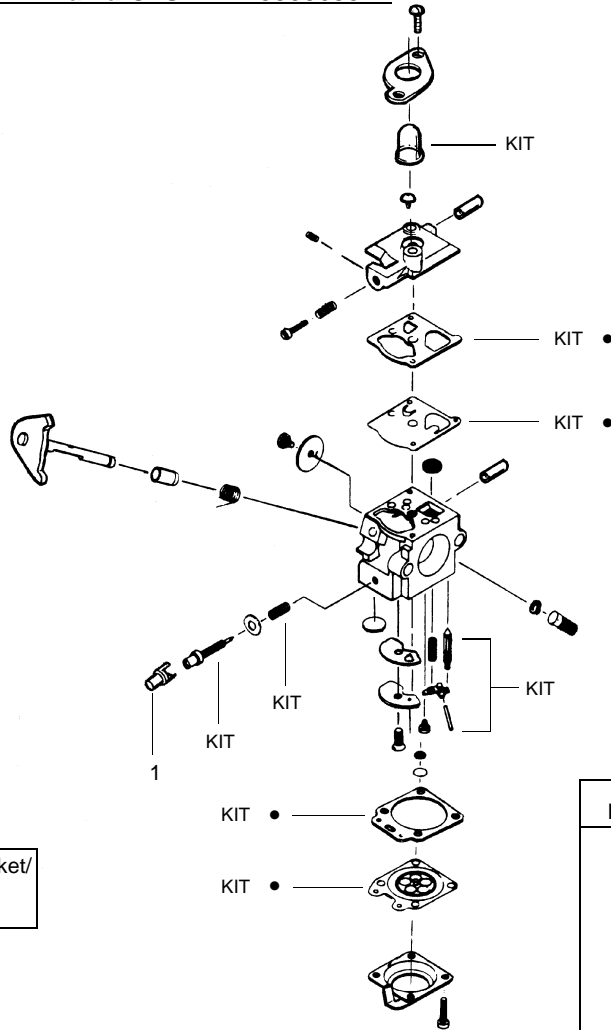

Carburetor Assembly Walbro WA226 #530069754
Zama C1U-W7 #530069971

Carb.
Repair
Kit

2

Gasket/
Dia.
Kit

3

Ref.	Part No.	Description
1.	530038404	Limiter Cap
2.	-	Carburetor Repair Kit (KIT = Indicates Contents)
	530069842	Walbro
	530069969	Zama
3.	-	Gasket Diaphragm Kit (• = Indicates Contents)
	530069844	Walbro
	530069970	Zama